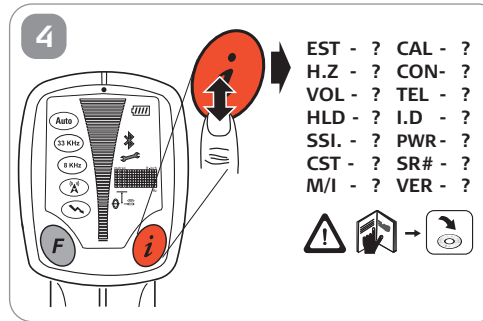

Leica Geosystems AG
 Heinrich-Wild-Strasse
 CH-9435 Heerbrugg
 Switzerland
 Phone +41 71 727 31 31
www.leica-geosystems.com

Leica DIGICAT 500i/550i

Quick Start

Version 1.0

- when it has to be **right**

North America	---	Canada, United States, Mexico
Central America	Barbados, Jamaica, Netherland Antilles	Bahamas, Belize, Bermuda, Costa Rica, Cuba, Dominican Republic, El Salvador, Guatemala, Haiti, Honduras, Nicaragua, Panama, Puerto Rico, Trinidad & Tobago, Virgin Islands
South America	Argentina, Bolivia, Chile, French Guiana, Uruguay	Brazil, Colombia, Ecuador, Guyana, Paraguay, Peru, Surinam, Venezuela
Australia, Oceania	Australia, Fiji Islands, New Zealand, Solomon Island, Tonga	---
Europe	✓	---
Africa	✓	Liberia
Asia	✓	Bahrain, India, Japan, Korea (South), Philippines, Taiwan

Leica DIGITEX & Accessories

Quick Start

Version 1.0

- when it has to be **right**