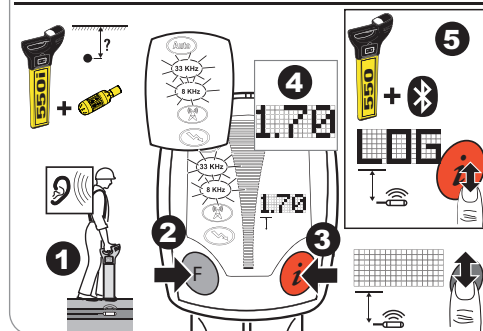

North America	---	Canada, United States, Mexico
Central America	Barbados, Jamaica, Netherland Antilles	Bahamas, Belize, Bermuda, Costa Rica, Cuba, Dominican Republic, El Salvador, Guatemala, Haiti, Honduras, Nicaragua, Panama, Puerto Rico, Trinidad & Tobago, Virgin Islands
South America	Argentina, Bolivia, Chile, French Guiana, Uruguay	Brazil, Colombia, Ecuador, Guyana, Paraguay, Peru, Surinam, Venezuela
Australia, Oceania	Australia, Fiji Islands, New Zealand, Solomon Island, Tonga	---
Europe	✓	---
Africa	✓	Liberia
Asia	✓	Bahrain, India, Japan, Korea (South), Philippines, Taiwan