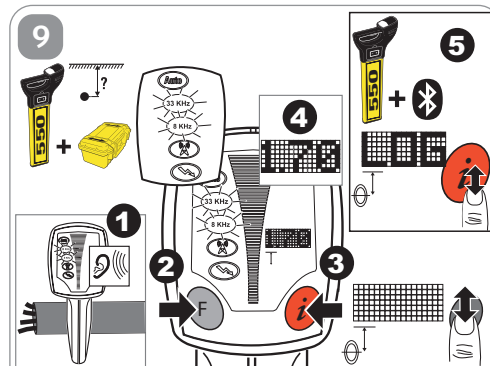

North America	---	Canada, United States, Mexico
Central America	Barbados, Jamaica, Netherland Antilles	Bahamas, Belize, Bermuda, Costa Rica, Cuba, Dominican Republic, El Salvador, Guatemala, Haiti, Honduras, Nicaragua, Panama, Puerto Rico, Trinidad & Tobago, Virgin Islands
South America	Argentina, Bolivia, Chile, French Guiana, Uruguay	Brazil, Colombia, Ecuador, Guyana, Paraguay, Peru, Surinam, Venezuela
Australia, Oceania	Australia, Fiji Islands, New Zealand, Solomon Island, Tonga	---
Europe	✓	---
Africa	✓	Liberia
Asia	✓	Bahrain, India, Japan, Korea (South), Philippines, Taiwan