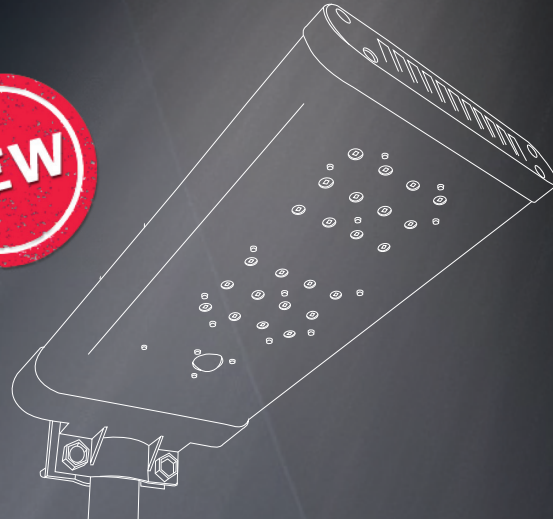

ECLIPSE

SOLAR POWERED AREA LIGHT

Eclipse Solar Powered Area Light 24W

Stock No. SAL24

Our new eco rechargeable solar powered light range provides up to 1800 lumen, with a built-in 360° PIR sensor and self-adjusting light movement sensor.

Ideal for temporary event lighting, construction sites, walkways and parking, remote area lighting and environmentally conscious area lighting.

- 1800 lumen
- Runtimes: 11hr
- Chargetime: 9hr
- 360° PIR sensor
- Li-ion rechargeable
- IPX5 Weatherproof
- 4m install height
- 25m beam distance