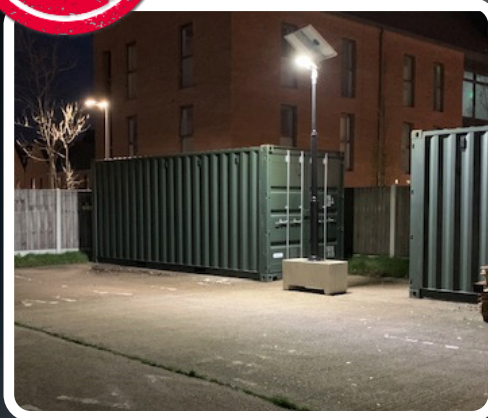

# SMART SOLAR 3000

Solar Powered Area Light  
80W - 3000lm

Stock No. SS3000

**2**  
YEAR  
WARRANTY

Our new eco rechargeable solar powered light range provides up to 3000 lumens, with a built-in 360° microwave sensor and self-adjusting light movement sensor.

Ideal for temporary event lighting, construction sites, walkways and parking, remote area lighting and environmentally conscious area lighting.

- 3000 lumens
- Standby mode 900 lumens
- Runtimes: 12hr
- Li-ion rechargeable
- Chargetime: 5-7hr
- IP65 Weatherproof
- Install height: 4-7m
- Microwave movement sensor
- Beam distance 16-19m
- DC 12.8 V 24 Ah LiFePo4 Li-ion battery