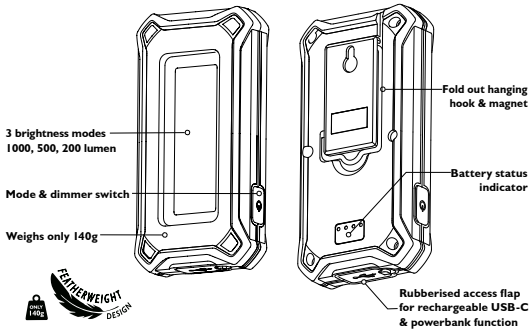

TOUGH 1000 LUMEN LED WORKLIGHT

JCB-WL-PALM

Output: 1000 lumens

Rechargeable USB-C

Runtime: up to 11.5hrs on full charge

3 brightness levels

1000 / 500 / 200 lumens

LED battery status indicator

Splash / dustproof IP54

2m drop test

Hanging hook & magnet

Powerbank function

Contents

1 x JCB-WL-Palm

1 x USB-C charging cable

**3 YEAR
REPLACEMENT
WARRANTY**

NO SMALL PRINT, NO CATCHES

1000
LUMENS

IP54
SPLASH/DUSTPROOF

11.5H
RUNTIME (MAX)

DROPTEST 2M

BATTERY
STATUS INDICATOR

T. 0800 292 2188

E. sales@jcbworklights.com

JCB Lighting is used under licence by Property Perspective Ltd